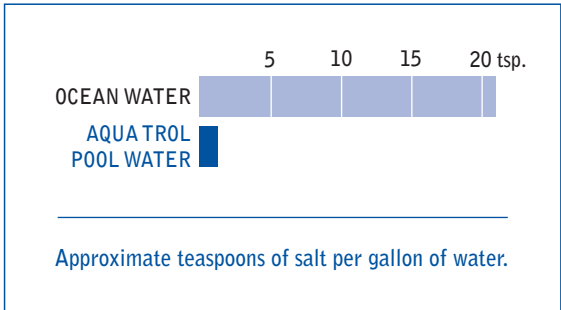

Aqua Trol requires a minimal amount